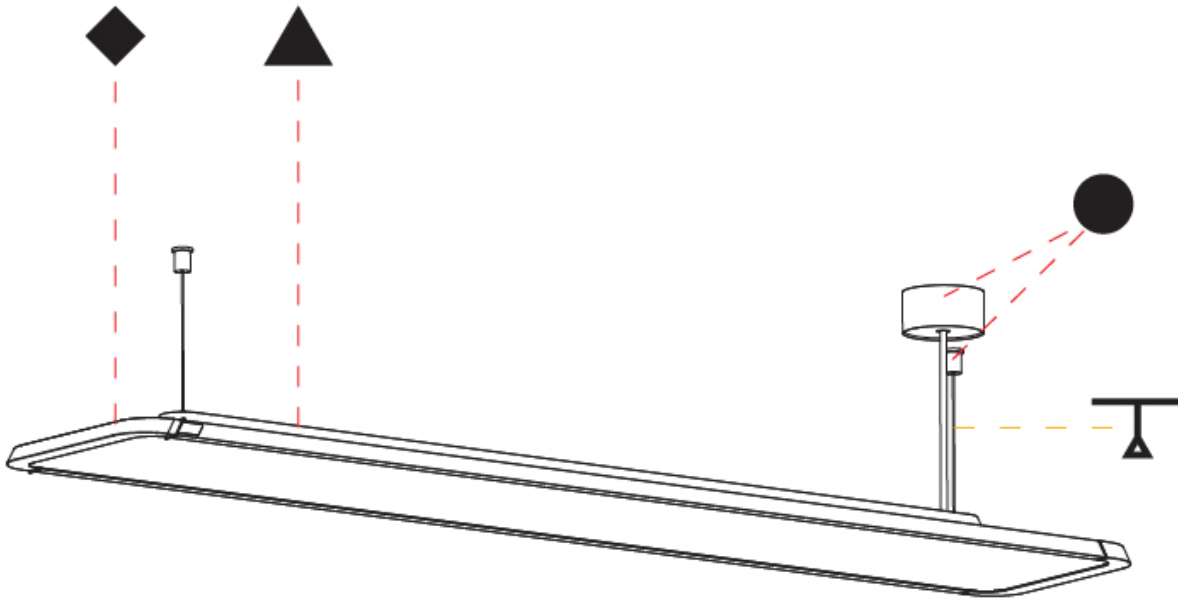

HADI-M SUSPENDED SUSPENSION

A300408-

PROJECT	_____
TYPE	_____
SPECIFIER	_____
QUANTITY	_____
DATE	_____